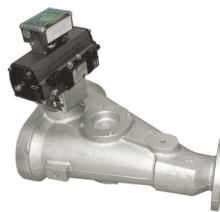

THEREC TECHNOLOGY (THAILAND) CO.,LTD.

Bulk Material Handling Equipment

Drop Through Rotary valve / normal , quick detachable and dairy valve type

Blow Through Rotary valve / normal , quick detachable and dairy valve type

Diverter valve / Flap type , Plug type , Hammer type and Fill Vent valve

Flexible Spiral Conveyor

Capacity : 120-10,000 kg/hr / Tube size 40-130 mm. / Bulk Density up to 700 kg/m³

Aero Mechanical Conveyor