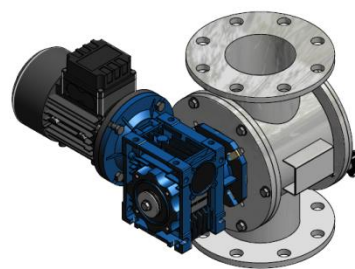

Diverter valve / Flap type , Plug type , Hammer type and Fill Vent valve

Flexible Spiral Conveyor

Capacity : 120-10,000 kg/hr / Tube size 40-130 mm. / Bulk Density up to 700 kg/m³

Aero Mechanical Conveyor

88 Soi Karnjanapisek 4/2 Karnjanapisek Rd. Bangbon Bangkok 10150 Thailand

General product TRTT02 / 2016

Bulk material Handling Equipment

Our Own Production

Food grade and Industrial grade Lump breaker

Easy clean food grade Screw Feeder

Easy clean food grade Rotary Feeder and Air lock Valve

Self Aligning Flanges

Industrial grade Rotary Feeder and Air lock Valve

Air lock Diverter Valve

Long Radius Bends and Flow converting

Gravity feed Diverter Valve

Bulk material Handling Accesories

In-line static equipment
IG = CL - 10mm
(Minimum)

Off Set equipment
IG = CL - 20mm
(Minimum)

Oscillating equipment
IG = CL - 40mm
(Minimum)

BFM[®]
fitting
"Keeping You Connected"