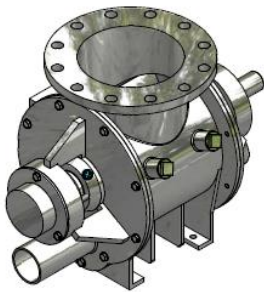

THEREC TECHNOLOGY (THAILAND) CO.,LTD.

Bulk Material Handling Equipment

Drop Through Rotary valve / normal , quick detachable and dairy valve type

Blow Through Rotary valve / normal , quick detachable and dairy valve type

Diverter valve / Flap type , Plug type , Hammer type and Fill Vent valve

Flexible Spiral Conveyor

Capacity : 120-10,000 kg/hr / Tube size 40-130 mm. / Bulk Density up to 700 kg/m³

Aero Mechanical Conveyor

88 Soi Karnjanapisek 4/2 Karnjanapisek Rd. Bangbon Bangkok 10150 Thailand

General product TRTT02 / 2016

Bulk material Handling Equipment

Our Own Production

Food grade and Industrial grade Lump breaker

Easy clean food grade Screw Feeder

Easy clean food grade Rotary Feeder and Air lock Valve

Self Aligning Flanges

Industrial grade Rotary Feeder and Air lock Valve

Air lock Diverter Valve

Long Radius Bends and Flow converting

Gravity feed Diverter Valve