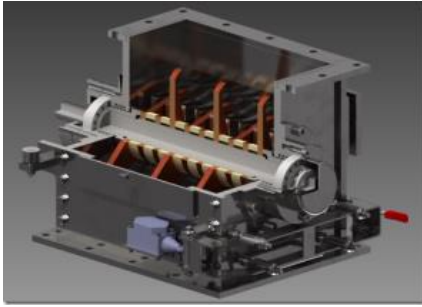

Bulk material Handling Equipment

Our Own Production