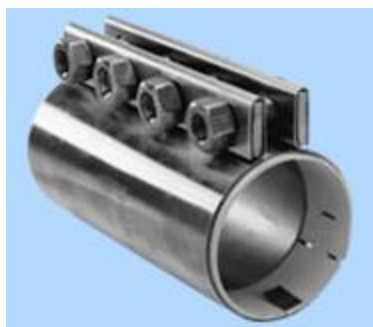

Easy clean food grade Rotary Feeder and Air lock Valve

Self Aligning Flanges

Industrial grade Rotary Feeder and Air lock Valve

Air lock Diverter Valve

Long Radius Bends and Flow converting

Gravity feed Diverter Valve

ELIMINATES ALL PRODUCT BUILD UP

FLEXAUST[®]

Flexible Hose • Ducting • Accessories

Flexible hose for air, gas and bulk material transferring

QUALITY HOSES
FOR OVER 65 YEARS

Our Quality Commitment

Pneumatic conveying pipe compression coupling and sight glass