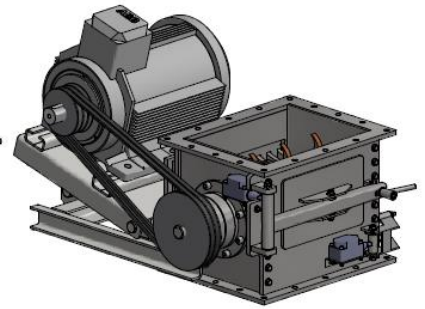

Bulk material Handling Equipment

Our Own Production