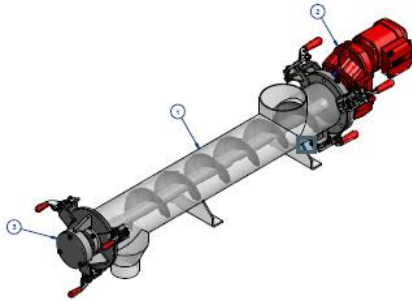

Food grade and Industrial grade Lump breaker