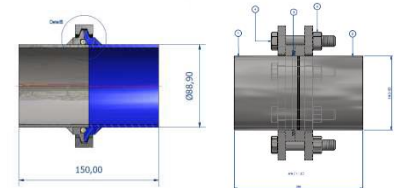

Easy clean food grade Rotary Feeder and Air lock Valve