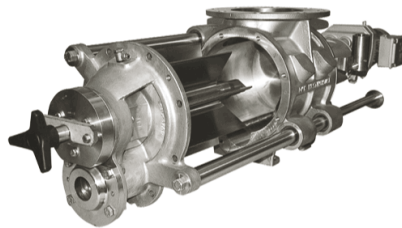

THEREC TECHNOLOGY (THAILAND) CO.,LTD.

Bulk Material Handling Equipment

Drop Through Rotary valve / normal , quick detachable and dairy valve type

Blow Through Rotary valve / normal , quick detachable and dairy valve type

Diverter valve / Flap type , Plug type , Hammer type and Fill Vent valve

Flexible Spiral Conveyor

Capacity : 120-10,000 kg/hr / Tube size 40-130 mm. / Bulk Density up to 700 kg/m³

Aero Mechanical Conveyor