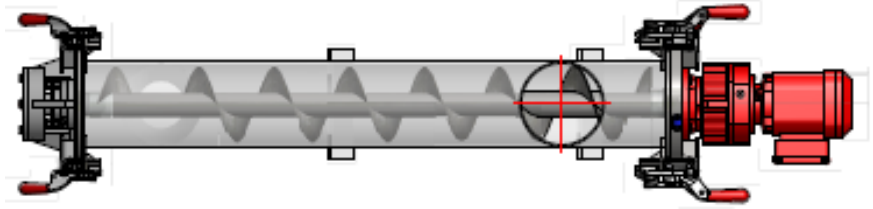

Food grade and Industrial grade Lump breaker