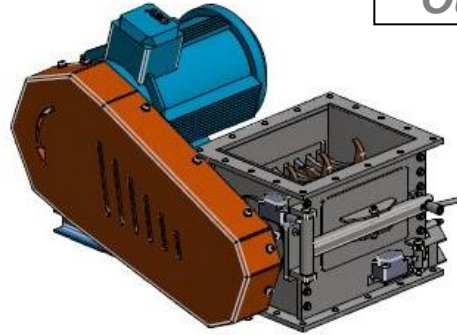

Bulk material Handling Equipment

Our Own Production