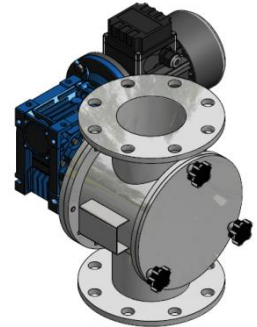

THEREC TECHNOLOGY (THAILAND) CO.,LTD.

Bulk Material Handling Equipment

Drop Through Rotary valve / normal , quick detachable and dairy valve type

Blow Through Rotary valve / normal , quick detachable and dairy valve type

Diverter valve / Flap type , Plug type , Hammer type and Fill Vent valve

Flexible Spiral Conveyor

Capacity : 120-10,000 kg/hr / Tube size 40-130 mm. / Bulk Density up to 700 kg/m³

Aero Mechanical Conveyor

88 Soi Karnjanapisek 4/2 Karnjanapisek Rd. Bangbon Bangkok 10150 Thailand

General product TRTT02 / 2016

Bulk material Handling Equipment

Our Own Production

Food grade and Industrial grade Lump breaker

Easy clean food grade Screw Feeder

Easy clean food grade Rotary Feeder and Air lock Valve

Self Aligning Flanges

Industrial grade Rotary Feeder and Air lock Valve

Air lock Diverter Valve

Long Radius Bends and Flow converting

Gravity feed Diverter Valve