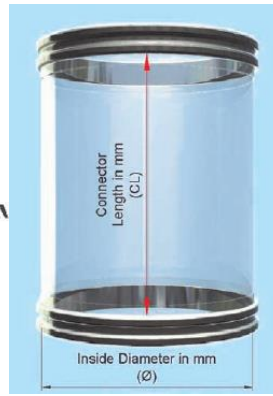

Bulk material Handling Accesories

In-line static equipment
IG = CL - 10mm
(Minimum)

Off Set equipment
IG = CL - 20mm
(Minimum)

Oscillating equipment
IG = CL - 40mm
(Minimum)

BFM[®]
fitting
"Keeping You Connected"