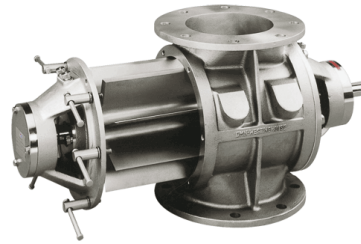

THEREC TECHNOLOGY (THAILAND) CO.,LTD.

Bulk Material Handling Equipment

Drop Through Rotary valve / normal , quick detachable and dairy valve type

Blow Through Rotary valve / normal , quick detachable and dairy valve type

Diverter valve / Flap type , Plug type , Hammer type and Fill Vent valve

Flexible Spiral Conveyor

Capacity : 120-10,000 kg/hr / Tube size 40-130 mm. / Bulk Density up to 700 kg/m³

Aero Mechanical Conveyor