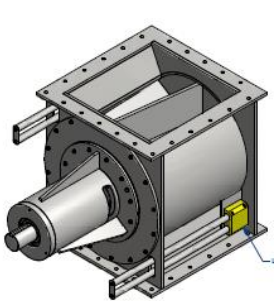

Easy clean food grade Rotary Feeder and Air lock Valve