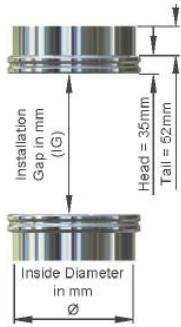

Bulk material Handling Accesories

In-line static equipment
IG = CL - 10mm
(Minimum)

Off Set equipment
IG = CL - 20mm
(Minimum)

Oscillating equipment
IG = CL - 40mm
(Minimum)

BFM[®]
fitting
"Keeping You Connected"