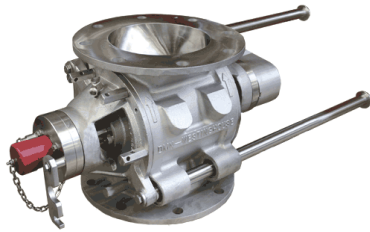

THEREC TECHNOLOGY (THAILAND) CO.,LTD.

Bulk Material Handling Equipment

Drop Through Rotary valve / normal , quick detachable and dairy valve type

Blow Through Rotary valve / normal , quick detachable and dairy valve type

Diverter valve / Flap type , Plug type , Hammer type and Fill Vent valve

Flexible Spiral Conveyor

Capacity : 120-10,000 kg/hr / Tube size 40-130 mm. / Bulk Density up to 700 kg/m³

Aero Mechanical Conveyor