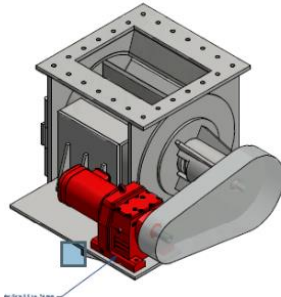

Easy clean food grade Rotary Feeder and Air lock Valve

Self Aligning Flanges

Industrial grade Rotary Feeder and Air lock Valve

Air lock Diverter Valve

Long Radius Bends and Flow converting

Gravity feed Diverter Valve

Bulk material Handling Accesories

In-line static equipment
IG = CL - 10mm
(Minimum)

Off Set equipment
IG = CL - 20mm
(Minimum)

Oscillating equipment
IG = CL - 40mm
(Minimum)

BFM[®]
fitting
"Keeping You Connected"