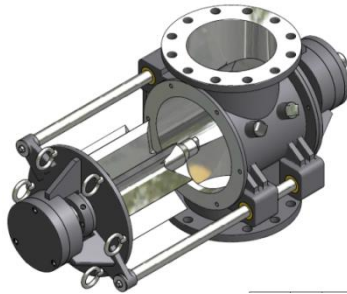

THEREC TECHNOLOGY (THAILAND) CO.,LTD.

Bulk Material Handling Equipment

Drop Through Rotary valve / normal , quick detachable and dairy valve type

Blow Through Rotary valve / normal , quick detachable and dairy valve type

Diverter valve / Flap type , Plug type , Hammer type and Fill Vent valve

Flexible Spiral Conveyor

Capacity : 120-10,000 kg/hr / Tube size 40-130 mm. / Bulk Density up to 700 kg/m³

Aero Mechanical Conveyor

88 Soi Karnjanapisek 4/2 Karnjanapisek Rd. Bangbon Bangkok 10150 Thailand

General product TRTT02 / 2016

Bulk material Handling Equipment

Our Own Production

Food grade and Industrial grade Lump breaker

Easy clean food grade Screw Feeder

Easy clean food grade Rotary Feeder and Air lock Valve

Self Aligning Flanges

Industrial grade Rotary Feeder and Air lock Valve

Air lock Diverter Valve

Long Radius Bends and Flow converting

Gravity feed Diverter Valve