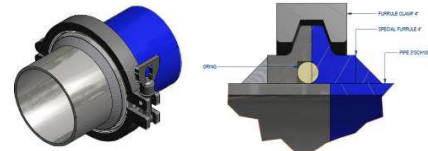

Easy clean food grade Rotary Feeder and Air lock Valve

Self Aligning Flanges

Industrial grade Rotary Feeder and Air lock Valve

Air lock Diverter Valve

Long Radius Bends and Flow converting

Gravity feed Diverter Valve