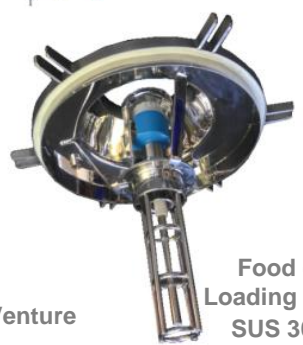

Product Range Overview

www.thereccorp.com

Quick detachable / Normal / Slide arm, Easy clean
Food grade Rotary Feeder in SUS 304, 316
Air lock type and Feeding type

Quick detachable , Easy clean, Food grade,
Screw Feeder in SUS 304 ,316

Quick detachable , Movable , Food grade,
Screw Feeder in SUS 304 ,316

Easy Clean, Food grade, Lump Breaker

Easy Clean, Food grade, Magnetic Separator

Long Bends & Venture

Food grade, Loading Bellow in SUS 304, 316

Food Sampling Valve

Food grade, Diverter Valve