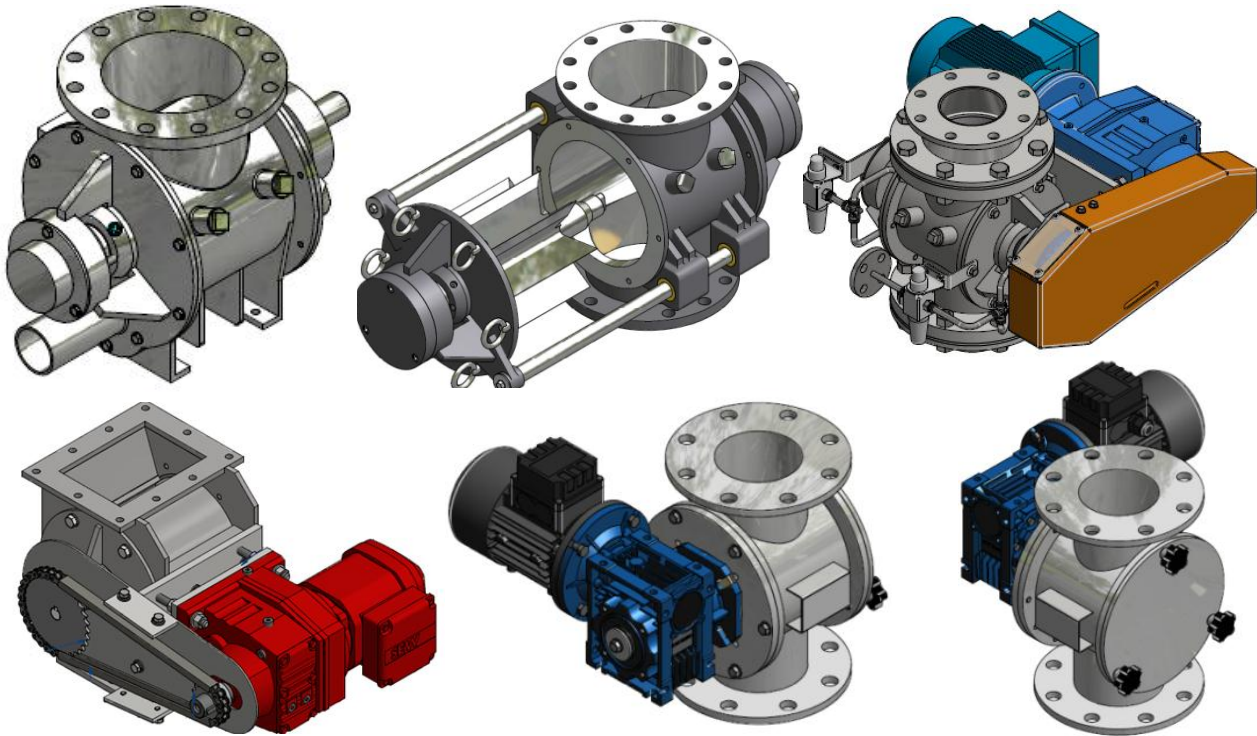

88 89Bangbonvill Karnjanapisek Rd. Bangbon Bangkok 10150 Thailand
E-mail : sales@thereccorp.com
Tel : 662 893 9003-4

Web site : www.therecorp.com
Fax : 662 893 9178, 893 9005

TRC Rotary & Diverter Valve with Other Component for Food Grade Bulk Materials

Product Range Overview

www.thereccorp.com

Quick detachable / Normal / Slide arm, Easy clean
Food grade Rotary Feeder in SUS 304, 316
Air lock type and Feeding type

Quick detachable , Easy clean, Food grade,
Screw Feeder in SUS 304 ,316

Quick detachable , Movable , Food grade,
Screw Feeder in SUS 304 ,316

Easy Clean, Food grade, Lump Breaker

Easy Clean, Food grade, Magnetic Separator

Long Bends & Venture

Food grade, Loading Bellow in SUS 304, 316

Food Sampling Valve

Food grade, Diverter Valve