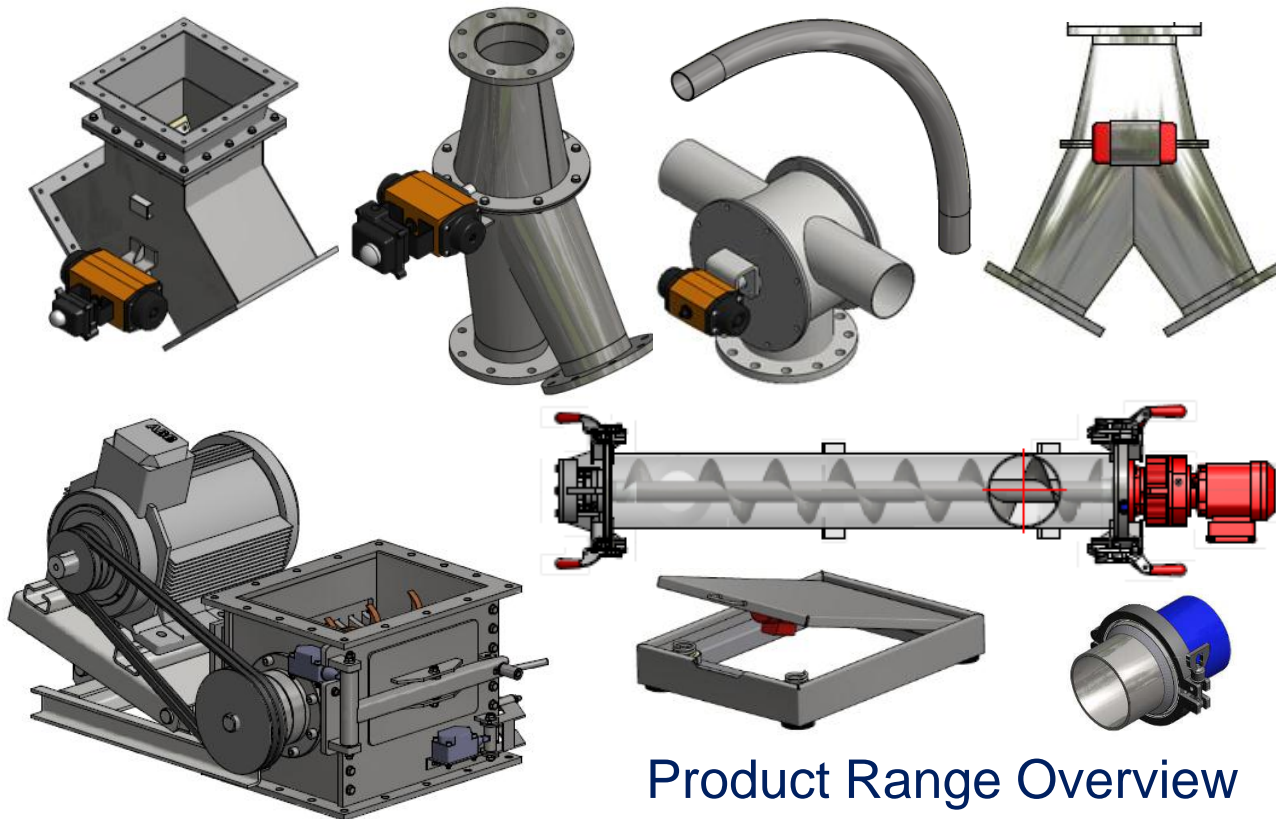

88 89Bangbonvill Karnjanapisek Rd. Bangbon Bangkok 10150 Thailand
E-mail : sales@thereccorp.com
Tel : 662 893 9003-4

Web site : www.therecorp.com
Fax : 662 893 9178, 893 9005

TRC Rotary & Diverter Valve with Other Component for Food Grade Bulk Materials

Product Range Overview

www.thereccorp.com

Quick detachable / Normal / Slide arm, Easy clean
Food grade Rotary Feeder in SUS 304, 316
Air lock type and Feeding type

Quick detachable , Easy clean, Food grade,
Screw Feeder in SUS 304 ,316

Quick detachable , Movable , Food grade,
Screw Feeder in SUS 304 ,316

Easy Clean, Food grade, Lump Breaker

Easy Clean, Food grade, Magnetic Separator

Long Bends & Venture

Food grade, Loading Bellow in SUS 304, 316

Food Sampling Valve

Food grade, Diverter Valve