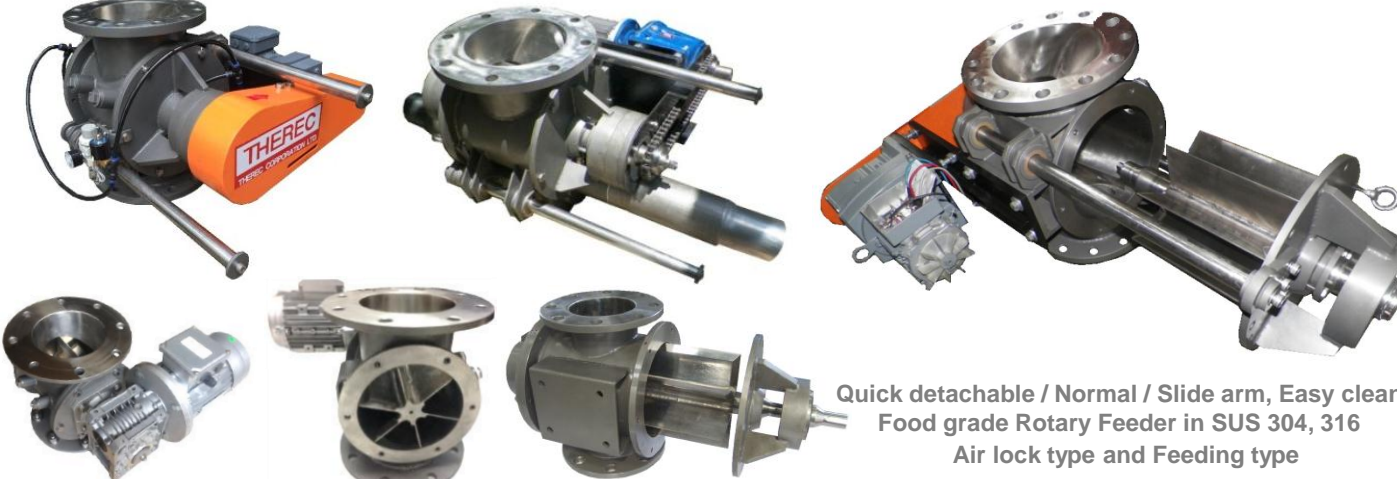

88 89Bangbonvill Karnjanapisek Rd. Bangbon Bangkok 10150 Thailand
E-mail : sales@thereccorp.com
Tel : 662 893 9003-4

Web site : www.therecorp.com
Fax : 662 893 9178, 893 9005

TRC Rotary & Diverter Valve with Other Component for Food Grade Bulk Materials

Product Range Overview

www.thereccorp.com

Quick detachable / Normal / Slide arm, Easy clean
Food grade Rotary Feeder in SUS 304, 316
Air lock type and Feeding type

Quick detachable , Easy clean, Food grade,
Screw Feeder in SUS 304 ,316

Quick detachable , Movable , Food grade,
Screw Feeder in SUS 304 ,316

Easy Clean, Food grade, Lump Breaker

Easy Clean, Food grade, Magnetic Separator

Long Bends & Venture

Food grade, Loading Bellow in SUS 304, 316

Food Sampling Valve

Food grade, Diverter Valve