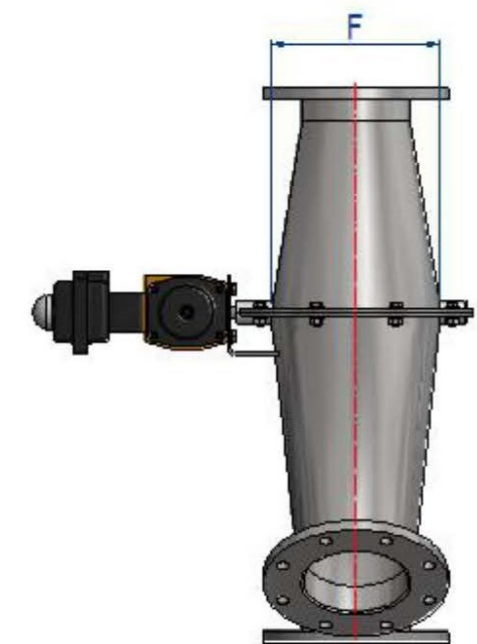

SIZE 20" Inlet&Outlet 500x500mm
Rotary valve use for wood dust

Inlet&Outlet 900x900mm
Rotary valve use for Biomass

SIZE 16" Inlet&Outlet 400x400 mm
carbon steel, for wood dust,
Pneumatic conveying system, plywood factory

Inlet&Outlet 350x2500mm
carbon steel with Hard Chrome,
for Detergent powder

Slide Gate Valve For Bulk Materials

Automatic Slide Gate Valve ,
Food grade (SUS 304) , Size 150 mm

Manual Slide Gate Valve ,
Plastic conveying system (SUS 304), Size 300 mm

Low pressure , Corn flakes pneumatics
Conveying system, SUS 304, Size 100 mm

Silo Diverter Valve, For Pulp chip,
Carbon steel, Size 200 mm

Standard Dimensions Diverter Valve TRC

DIVERTER VALVE

SIZE	0A	0B	0C	0D	0E	0F	0G
TD 100	260	370	370	115	70	170	35
TD 150	360	520	520	165	70	260	35
TD 200	455	670	670	220	70	345	35
TD 250	550	820	820	270	70	430	35
TD 300	700	970	970	320	70	515	35