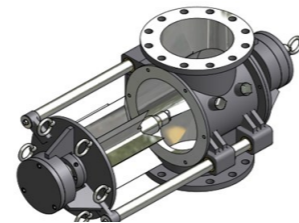

TRC 350 BL, Plastic conveying system SUS 304, for PE pellets

Blow Through Type

Rotary Valve For Bulk Materials

TRC 300 BL Slide Arm, conveying system
SUS 304, for Food Grade

TRC 200 Open Cover (SUS 304)
for Food Grade

TRC 250 Easy Clean
for Chemical fertilizer

Rotor adjustment

Insert blades

Scalloped Rotor

Rotor fixed blades

Rotary Valve OB Slide Arm (SUS 304)
for Food Grade

Rotary valve for Easy Cleaning Works Rotary Valve For Special Products

SIZE 20" Inlet&Outlet 500x500mm
Rotary valve use for wood dust

Inlet&Outlet 900x900mm
Rotary valve use for Biomass

SIZE 16" Inlet&Outlet 400x400 mm
carbon steel, for wood dust,
Pneumatic conveying system, plywood factory

Inlet&Outlet 350x2500mm
carbon steel with Hard Chrome,
for Detergent powder

Slide Gate Valve For Bulk Materials

Automatic Slide Gate Valve ,
Food grade (SUS 304) , Size 150 mm

Manual Slide Gate Valve ,
Plastic conveying system (SUS 304), Size 300 mm