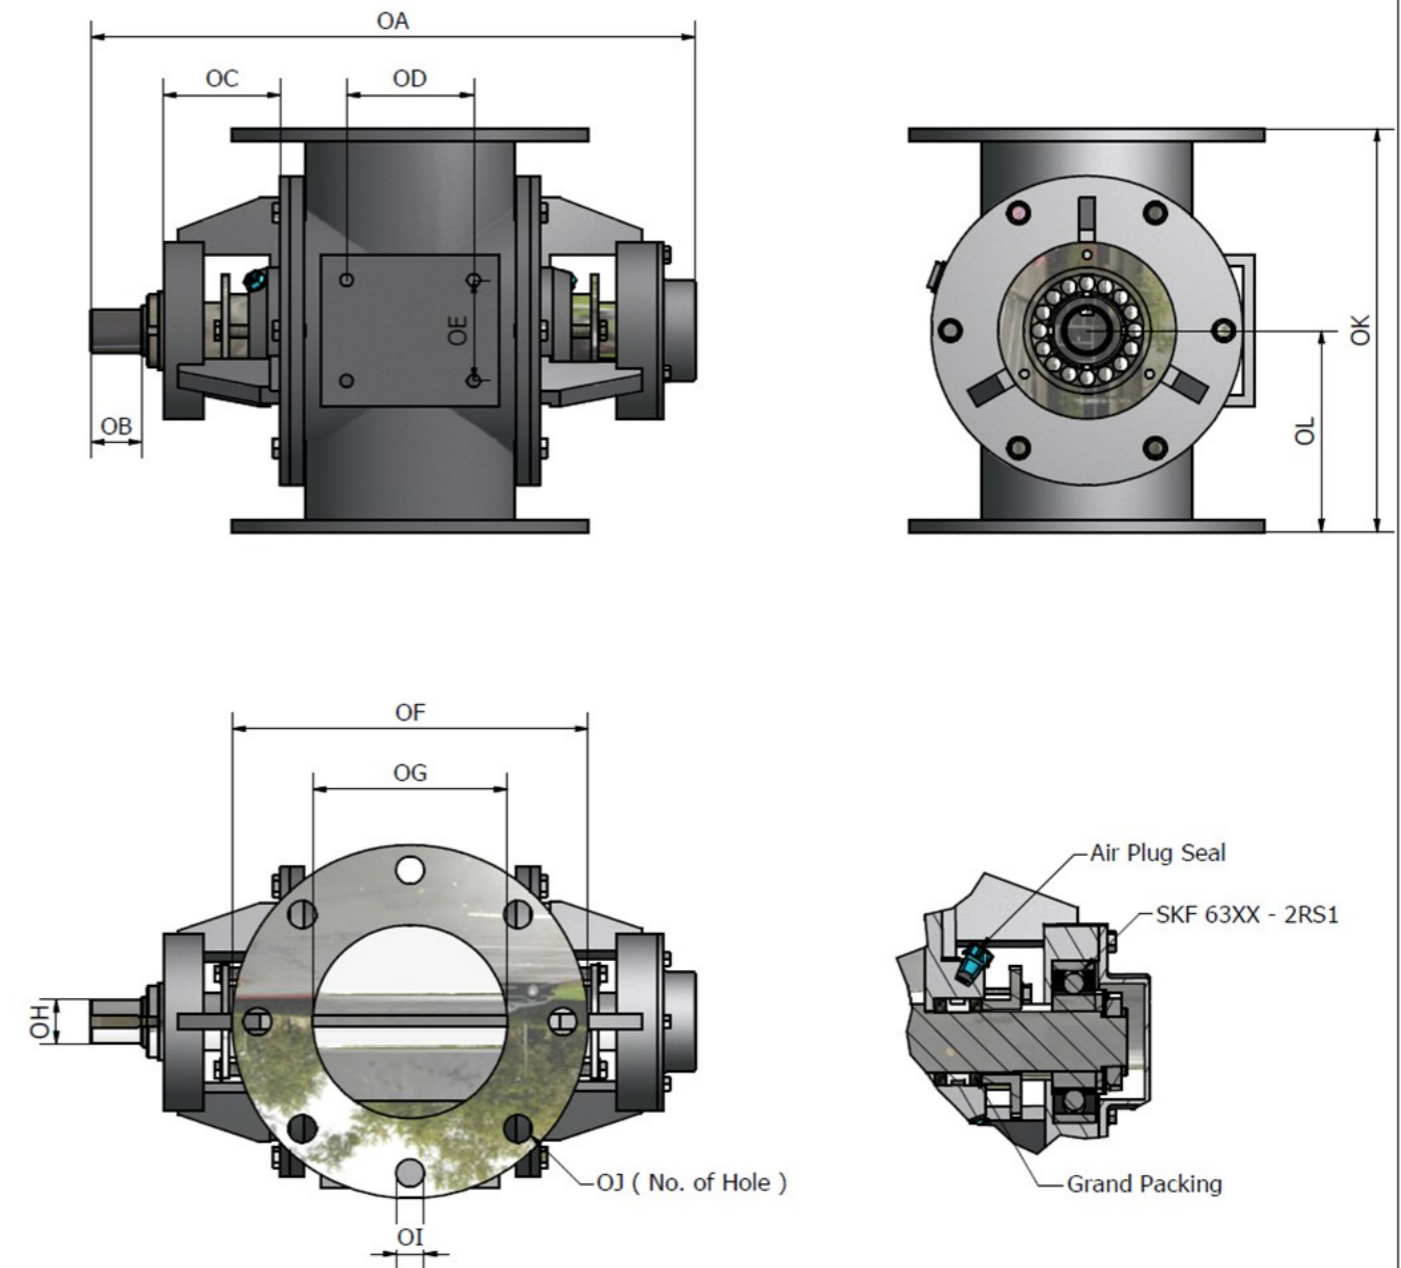

Standard Dimensions Rotary Valve TRC

TRC ROTARY VALVE OB

DIMENSIONS (all in millimetres)

Column	OA	OB	OC	OD	OE	OF	OG	OH	OI	OJ	OK	OL	Weight (kg)	With Drive (kg)
TRC 100	285	35	68	100	80	210	100	19	19	8	300	150	48	65
TRC 150	475	40	92	100	80	280	153	35	23	8	320	160	60	80
TRC 200	632	60	116	160	130	330	203	40	23	12	450	225	130	190
TRC 250	742	80	130	210	140	400	253	48	25	12	490	245	150	220
TRC 300	864	90	162	250	160	445	306	55	25	16	580	270	180	250

THEREC

THEREC CORPORATION LTD.
88,89 Kanjanapisak Rd. Bangbon, Bangkok Thailand 10150
E-mail : therec@truemail.co.th Tel : (662) 893-9003-4
Website : thereccorp.com Fax : (662) 893-9005

V. 1/2012