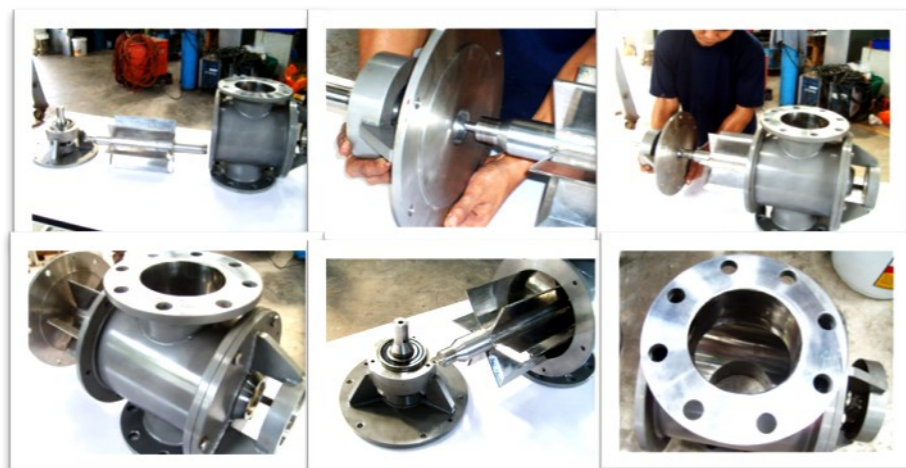

Rotary Valve Assembly

Therec Corporation Ltd.
105/156 Karnjanapisek Bangbon Bangkok 10150 Thailand
E-mail : sales@thereccorp.com
Website : www.thereccorp.com
Sale Office Tel : 662 893 9003 (4lines) Fax : 662 893 9005
Head office & Factory Tel : 662 893 9004 (3lines) Fax : 662 893 9178