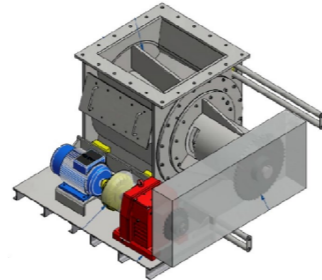

TRC 350 BL, Plastic conveying system SUS 304, for PE pellets

Blow Through Type

Rotary Valve For Bulk Materials

TRC 300 BL Slide Arm, conveying system
SUS 304, for Food Grade

TRC 200 Open Cover (SUS 304)
for Food Grade

TRC 250 Easy Clean
for Chemical fertilizer

Rotor adjustment

Insert blades

Scalloped Rotor

Rotor fixed blades

Rotary Valve OB Slide Arm (SUS 304)
for Food Grade

Rotary valve for Easy Cleaning Works Rotary Valve For Special Products

SIZE 20" Inlet&Outlet 500x500mm
Rotary valve use for wood dust

Inlet&Outlet 900x900mm
Rotary valve use for Biomass

SIZE 16" Inlet&Outlet 400x400 mm
carbon steel, for wood dust,
Pneumatic conveying system, plywood factory

Inlet&Outlet 350x2500mm
carbon steel with Hard Chrome,
for Detergent powder

Slide Gate Valve For Bulk Materials

Automatic Slide Gate Valve ,
Food grade (SUS 304) , Size 150 mm

Manual Slide Gate Valve ,
Plastic conveying system (SUS 304), Size 300 mm