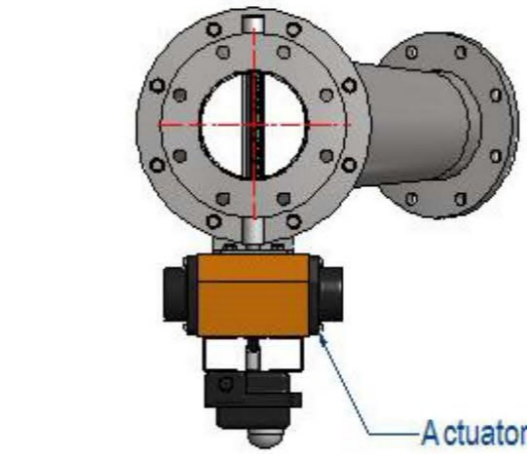

SIZE 20" Inlet&Outlet 500x500mm
Rotary valve use for wood dust

Inlet&Outlet 900x900mm
Rotary valve use for Biomass

SIZE 16" Inlet&Outlet 400x400 mm
carbon steel, for wood dust,
Pneumatic conveying system, plywood factory

Inlet&Outlet 350x2500mm
carbon steel with Hard Chrome,
for Detergent powder

Slide Gate Valve For Bulk Materials

Automatic Slide Gate Valve ,
Food grade (SUS 304) , Size 150 mm

Manual Slide Gate Valve ,
Plastic conveying system (SUS 304), Size 300 mm

Low pressure , Corn flakes pneumatics
Conveying system, SUS 304, Size 100 mm

Silo Diverter Valve, For Pulp chip,
Carbon steel, Size 200 mm

Standard Dimensions Diverter Valve TRC

DIVERTER VALVE

SIZE	0A	0B	0C	0D	0E	0F	0G
TD 100	260	370	370	115	70	170	35
TD 150	360	520	520	165	70	260	35
TD 200	455	670	670	220	70	345	35
TD 250	550	820	820	270	70	430	35
TD 300	700	970	970	320	70	515	35