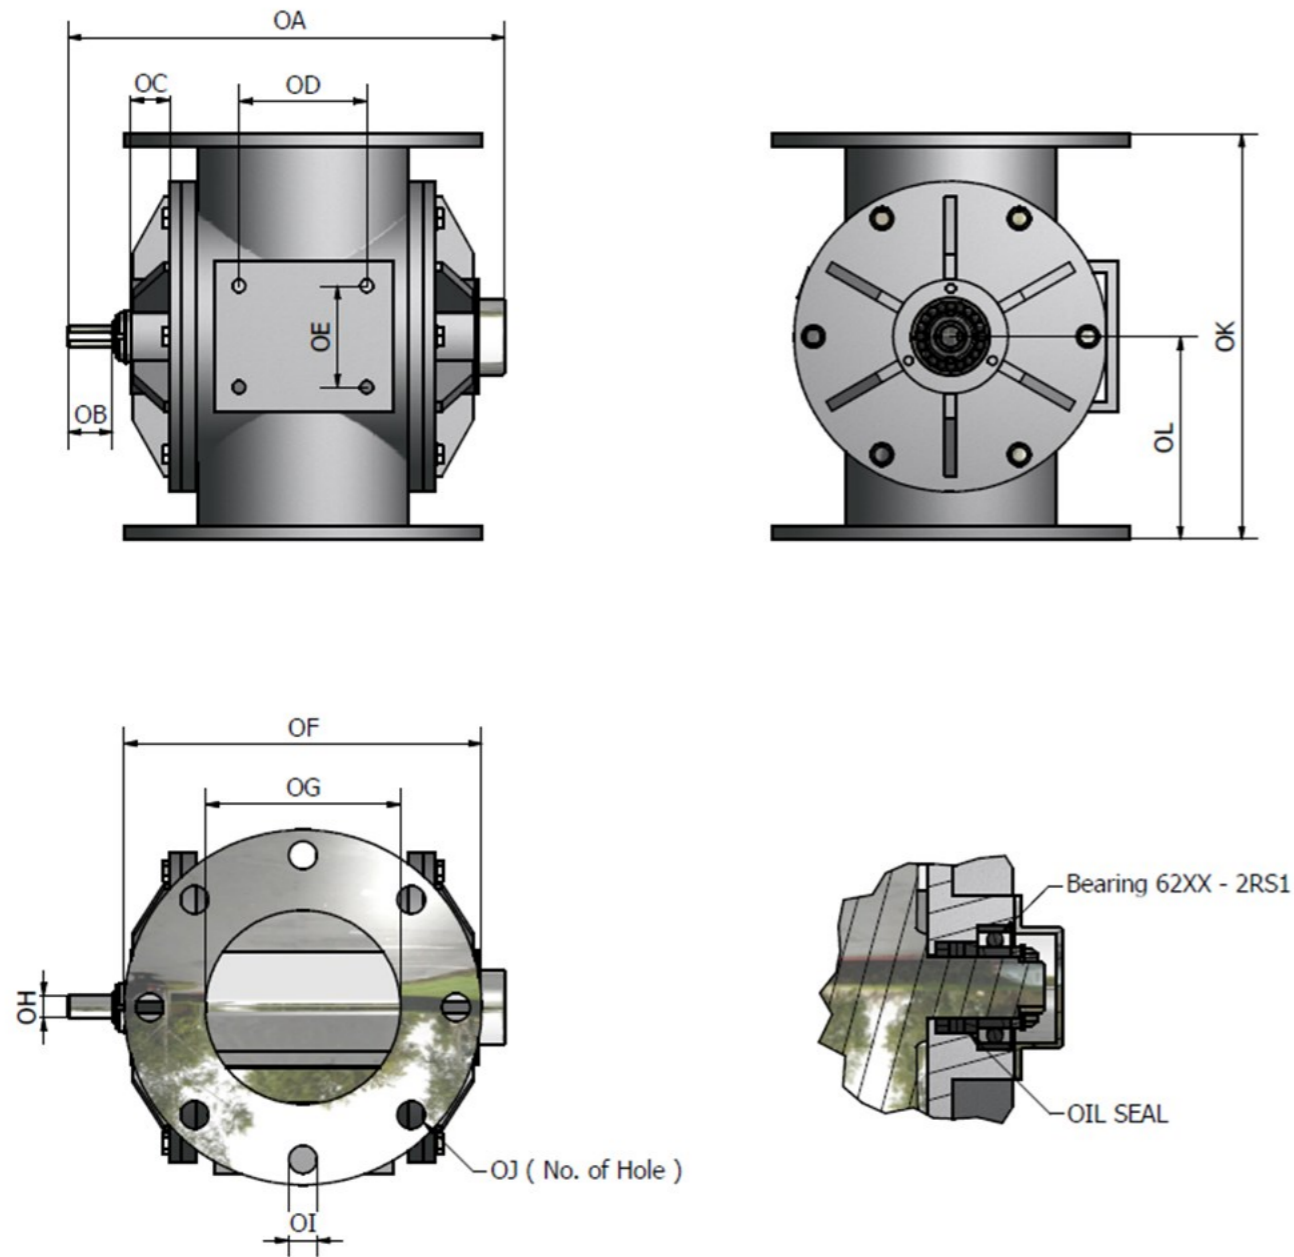

TRC Inboard Rotary Valve Graph

TRC Outboard Rotary Valve Graph

Standard Dimensions Rotary Valve TRC

TRC ROTARY VALVE IB

DIMENSIONS (all in millimetres)

Column	OA	OB	OC	OD	OE	OF	OG	OH	OI	OJ	OK	OL	Weight (kg)	With Drive (kg)
TRC 100														
TRC 150	342	35	31	100	80	280	153	18	23	8	320	160	62	82
TRC 200	416	40	34	160	130	330	203	22	23	12	450	225	130	180
TRC 250	491	45	42	210	140	400	253	26	25	12	490	245	206	256
TRC 300	567	45	50	250	160	445	306	30	25	16	580	270	285	350