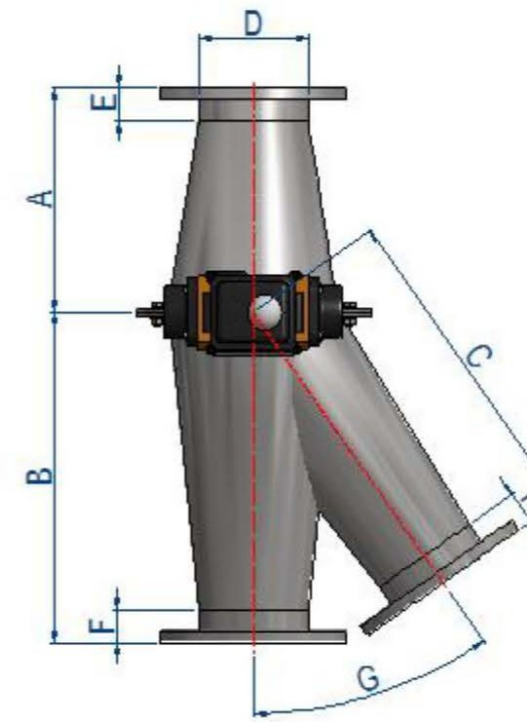

SIZE 20" Inlet&Outlet 500x500mm
Rotary valve use for wood dust

Inlet&Outlet 900x900mm
Rotary valve use for Biomass

SIZE 16" Inlet&Outlet 400x400 mm
carbon steel, for wood dust,
Pneumatic conveying system, plywood factory

Inlet&Outlet 350x2500mm
carbon steel with Hard Chrome,
for Detergent powder

Slide Gate Valve For Bulk Materials

Automatic Slide Gate Valve ,
Food grade (SUS 304) , Size 150 mm

Manual Slide Gate Valve ,
Plastic conveying system (SUS 304), Size 300 mm

Low pressure , Corn flakes pneumatics
Conveying system, SUS 304, Size 100 mm

Silo Diverter Valve, For Pulp chip,
Carbon steel, Size 200 mm

Standard Dimensions Diverter Valve TRC

DIVERTER VALVE

SIZE	0A	0B	0C	0D	0E	0F	0G
TD 100	260	370	370	115	70	170	35
TD 150	360	520	520	165	70	260	35
TD 200	455	670	670	220	70	345	35
TD 250	550	820	820	270	70	430	35
TD 300	700	970	970	320	70	515	35