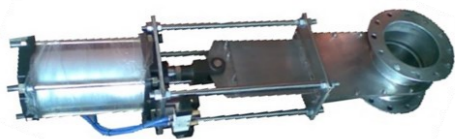

TRC 350 BL, Plastic conveying system SUS 304, for PE pellets

Blow Through Type

Rotary Valve For Bulk Materials

TRC 300 BL Slide Arm, conveying system
SUS 304, for Food Grade

TRC 200 Open Cover (SUS 304)
for Food Grade

SIZE 20" Inlet&Outlet 500x500mm
Rotary valve use for wood dust

Inlet&Outlet 900x900mm
Rotary valve use for Biomass

SIZE 16" Inlet&Outlet 400x400 mm
carbon steel, for wood dust,
Pneumatic conveying system, plywood factory

Inlet&Outlet 350x2500mm
carbon steel with Hard Chrome,
for Detergent powder

Slide Gate Valve For Bulk Materials

Automatic Slide Gate Valve ,
Food grade (SUS 304) , Size 150 mm

Manual Slide Gate Valve ,
Plastic conveying system (SUS 304), Size 300 mm

Low pressure , Corn flakes pneumatics
Conveying system, SUS 304, Size 100 mm

Silo Diverter Valve, For Pulp chip,
Carbon steel, Size 200 mm

Standard Dimensions Diverter Valve TRC

DIVERTER VALVE

SIZE	0A	0B	0C	0D	0E	0F	0G
TD 100	260	370	370	115	70	170	35
TD 150	360	520	520	165	70	260	35
TD 200	455	670	670	220	70	345	35
TD 250	550	820	820	270	70	430	35
TD 300	700	970	970	320	70	515	35