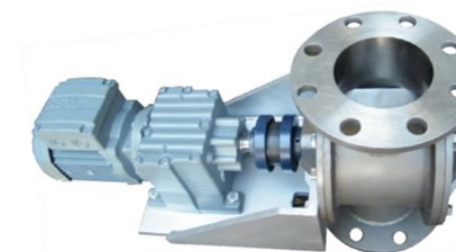

"Therec Technology (Thailand) Ltd."

Rotary Valve For Bulk Materials

TRC200 Direct drive for sugar

TRC200 Chain drive for Limestone

TRC 300 IB Chain drive , Hard Chrome for Cement powder

TRC 150 IB Direct drive for Coffee powder

In Board Type

TRC 200 OB Chain drive for Coffee Powder

TRC 200 OB Direct drive for Sugar

TRC 350 OB Chain drive for Cement powder

TRC 200 OB Chain drive for PE pellets

Out Board Type

TRC 250 BL for Food Grade

TRC 350 BL, Plastic conveying system SUS 304, for PE pellets

Blow Through Type

Rotary Valve For Bulk Materials

TRC 300 BL Slide Arm, conveying system
SUS 304, for Food Grade

TRC 200 Open Cover (SUS 304)
for Food Grade