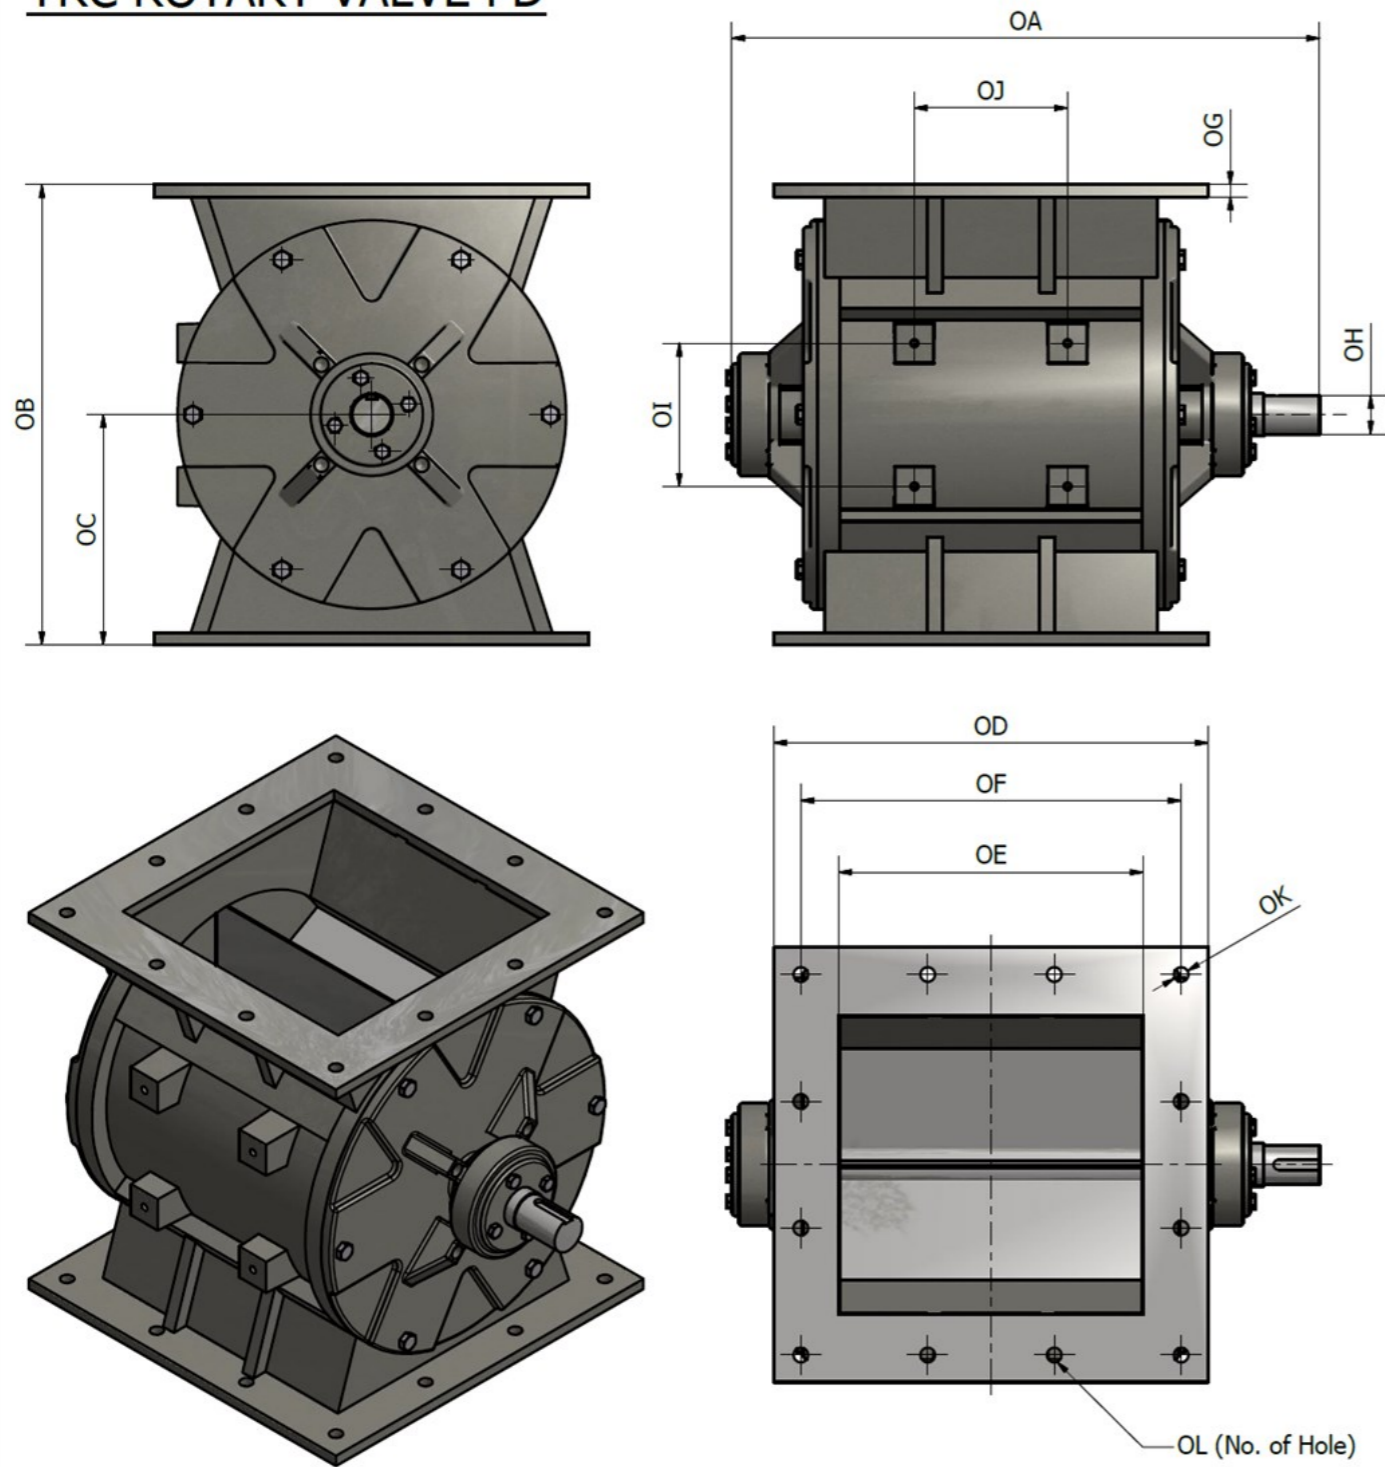

Standard Dimensions Rotary Valve TRC

TRC ROTARY VALVE FD

DIMENSIONS (all in millimetres)