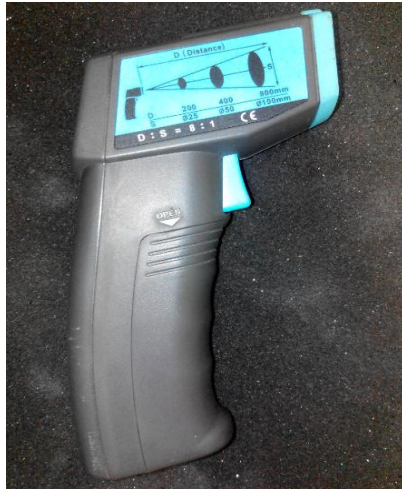

- FOAM

Special For Large Size

TRC DESIGN

TRC CHECKING

- Sound Check
- Temperature Check

SOUND LEVEL METER

LASER THERMOMETER

THERMOMETER