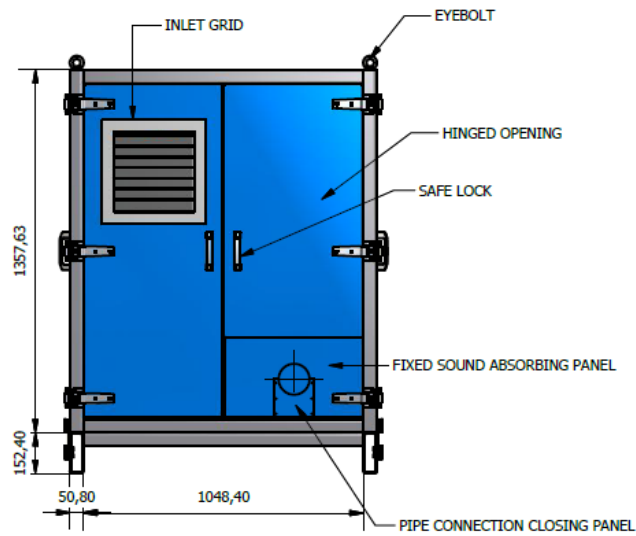

THEREC CORPORATION CO.,LTD

ACOUSTIC ENCLOSURE

BRAND : TRC

Specification.

- * Sound reduced around 10-15 dB
- * Material for making on request .
 - Carbon Steel Sheet
 - Galvanized Sheet ,
 - Stainless Steel Sheet (SUS304)
- * Insulator
 - ROCKWOOL

- FOAM

Special For Large Size

TRC DESIGN

TRC CHECKING

- Sound Check
- Temperature Check

SOUND LEVEL METER

LASER THERMOMETER

THERMOMETER