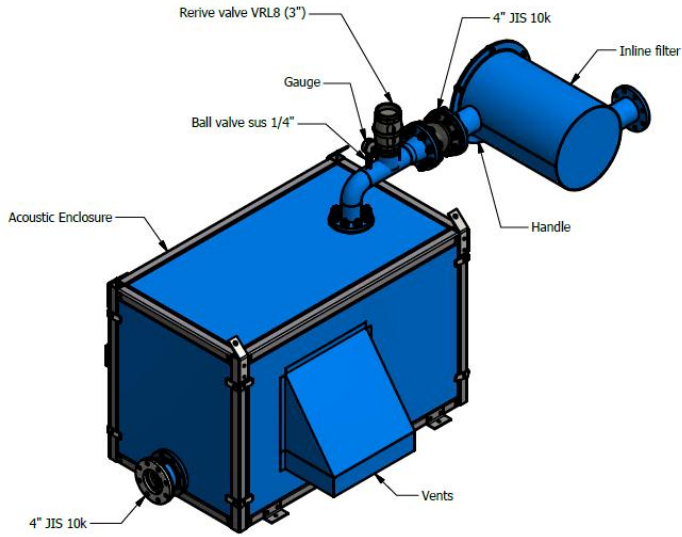

THEREC CORPORATION CO.,LTD

ACOUSTIC ENCLOSURE

BRAND : TRC

Specification.

- * Sound reduced around 10-15 dB
- * Material for making on request .
 - Carbon Steel Sheet
 - Galvanized Sheet ,
 - Stainless Steel Sheet (SUS304)
- * Insulator
 - ROCKWOOL

- FOAM

Special For Large Size

TRC DESIGN

TRC CHECKING

- Sound Check
- Temperature Check

SOUND LEVEL METER

LASER THERMOMETER

THERMOMETER