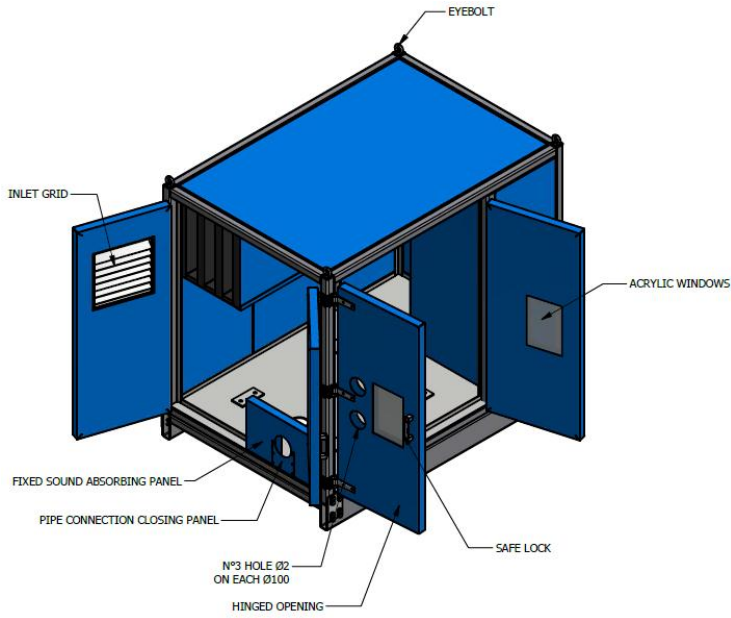

THEREC CORPORATION CO.,LTD

ACOUSTIC ENCLOSURE

BRAND : TRC

Specification.

- * Sound reduced around 10-15 dB
- * Material for making on request .
 - Carbon Steel Sheet
 - Galvanized Sheet ,
 - Stainless Steel Sheet (SUS304)
- * Insulator
 - ROCKWOOL

- FOAM

Special For Large Size

TRC DESIGN

TRC CHECKING

- Sound Check
- Temperature Check

SOUND LEVEL METER

LASER THERMOMETER

THERMOMETER